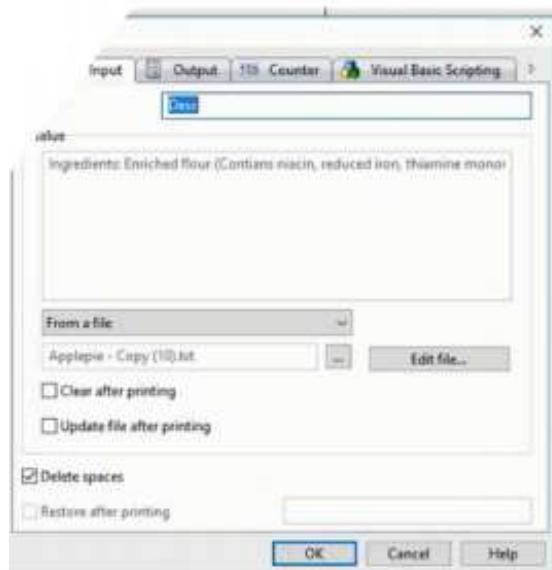

Edit Text File Shortcut

**Need to edit text files
while working on your
labels?**

Featured in both LABELVIEW 2015 and
CODESOFT 2015 is a new "Edit File..." button.

This shortcut eliminates time-consuming steps of
searching for the correct file and making edits in
an outside application, such as NotePad.